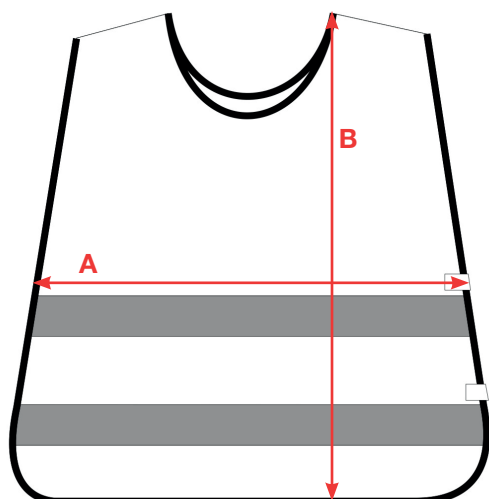

PRODUCT MEASUREMENTS

Mål i centimeter (cm)		XXXS 2-3	XXS 4-8	XS 8-12	S 12-14	M	L	XL	XXL
Chest	A	38	41	48	52	55	58	61	64
Length	B	43	46	54	56	62	65	68	71

A: CHEST MEASUREMENT (CM)

Measure from armpit to armpit.

B: FRONT LENGTH (CM)

Measure from the shoulder down (front).