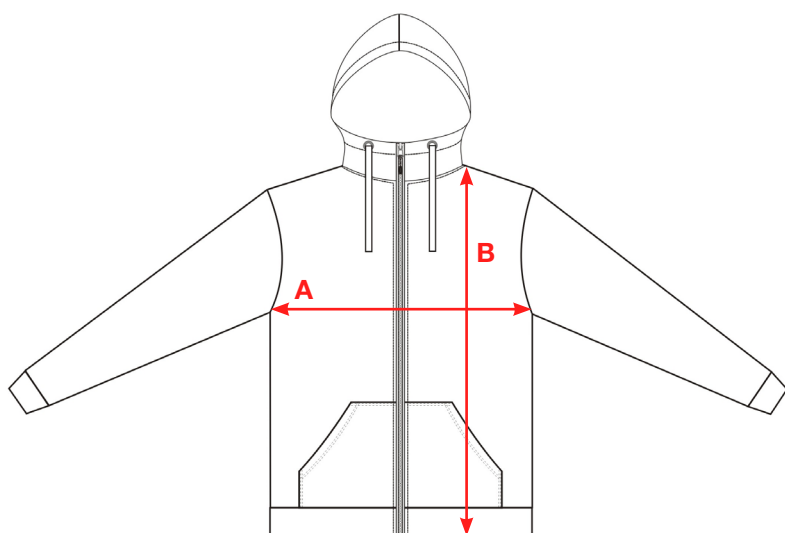

PRODUCT MEASUREMENTS

Measurements (cm)		XXS	XS	S	M	L	XL	XXL	3XL	4XL	5XL	6XL
Chest	A	47	49	53	56	59	63	67	72	76	81	86
Length	B	61	64	67	71	74	77	80	83	85	85	85

A: CHEST MEASUREMENT (CM)

Measure from armpit to armpit.

B: FRONT LENGTH (CM)

Measure from the shoulder down (front).